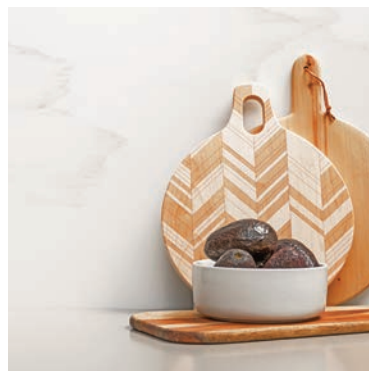

The 2021 Solid Surface Collection

The spaces where you live and work should feel cocoon-like, enveloping you in comfort and tranquility. The Wilsonart® 2021 Solid Surface collection introduces inviting colors and soothing tones to inspire peaceful settings like never before. Capturing natural warmth, these designs let you welcome relaxation with a range that features subtle earth tones, movement found in the outdoors, and wisps of calming color. Tucked within is The Crafted Collection, catering to a variety of expressions with veining that moves from soft to high contrast to create the ultimate design complements.

Adding even more ease to every day, Solid Surface requires little effort to maintain its beauty. This renewable and repairable surface is virtually seamless and non-porous, and designed for exceptional durability.