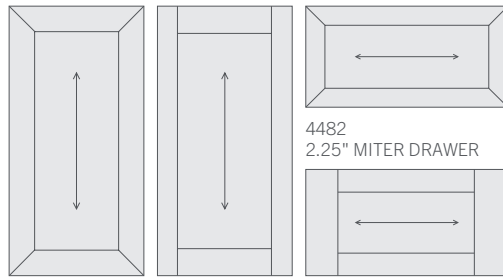

Start your project with Wilsonart® Cabinet Doors.

STEP 1: CHOOSE YOUR DOOR AND DRAWER STYLE

Start building a design vision with door styles that feature distinct joinery in Miter, Shaker, or French Cut construction options. Want to build your own cabinet doors? Choose from three rail and stile options in the same collection in Wilsonart® Cabinet Door designs. Best-matched Wilsonart® Edgeband makes it easy to install our Cabinet Doors on new frameless cabinetry.

NARROW SHAKER

4482
2.25" MITER
DOOR

4482
2.25" SHAKER
DOOR

4482
2.25" SHAKER DRAWER