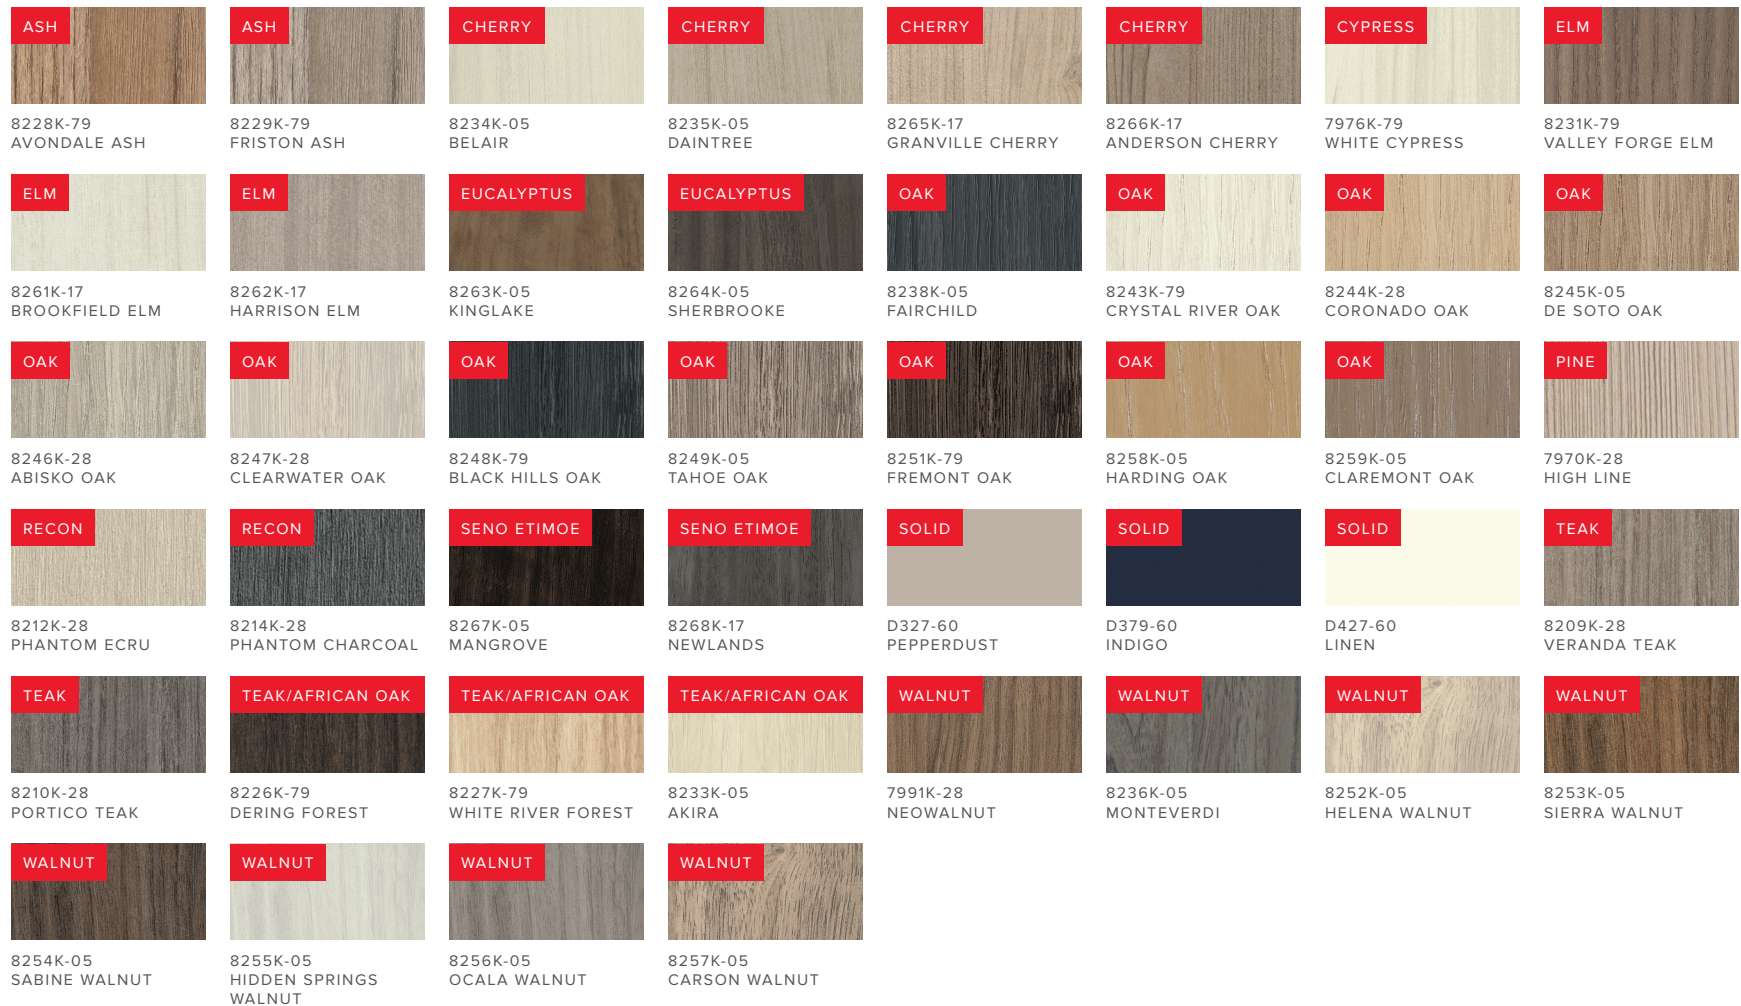

4482/4780
COMBINATION DRAWER

4482/4780
COMBINATION DOOR

FLAT FRONT

FLAT DRAWER

FLAT DOOR

ARROWS INDICATE GRAIN DIRECTION

STEP 2: CHOOSE YOUR LUXURY WOOD SPECIES

Browse our design library for a diverse selection of popular warm woodgrains, cool woodgrains, and solid colors. Available woodgrains vividly mimic the look and feel of luxurious real wood, but outperform natural materials and wood veneer thanks to sustainable, high-performance engineering. For a different style, our solid colors can replace traditional paint with panels that remain vibrant over the long term. Choose from a variety of textures inspired by nature and high-design options, like matte or textured gloss, to beautifully protect your surface from wear, stains, and scuffing.

IN TOTAL, THERE ARE 12 SPECIES, 8 COLOR GROUPS, AND 5 FINISHES TO DISCOVER.

STEP 3: ADD ACCESSORIES

Choose one of our seven Molding options to perfectly complete your vision. Factory-installed glass panel inserts are also available to add personality to your project. Contact your Wilsonart representative for more information.