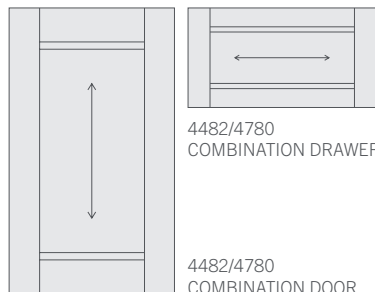

4544 3" MITER DRAWER

4544
WIDE SHAKER

CONTEMPORARY SHAKER

4780
CONTEMPORARY
MITER DOOR

4780
CONTEMPORARY
FRENCH CUT DOOR

4780 CONTEMPORARY
MITER DRAWER

4780
CONTEMPORARY SHAKER

COMBINATION