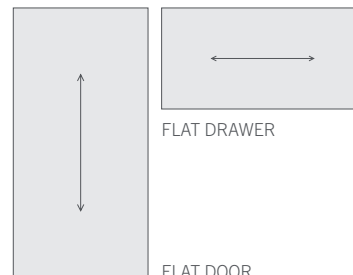

FLAT FRONT

FLAT DRAWER

FLAT DOOR

ARROWS INDICATE GRAIN DIRECTION