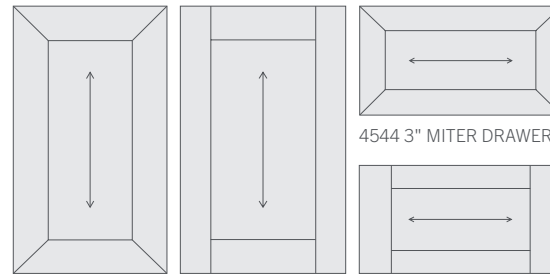

NARROW SHAKER

4482
2.25" MITER
DOOR

4482
2.25" SHAKER
DOOR

4482
2.25" SHAKER DRAWER

4482
NARROW SHAKER

WIDE SHAKER

4544
3" MITER DOOR

4544
3" SHAKER DRAWER