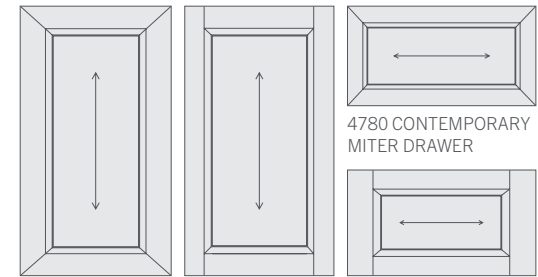

CONTEMPORARY SHAKER

4780
CONTEMPORARY
MITER DOOR

4780
CONTEMPORARY
FRENCH CUT DOOR

4780 CONTEMPORARY
MITER DRAWER